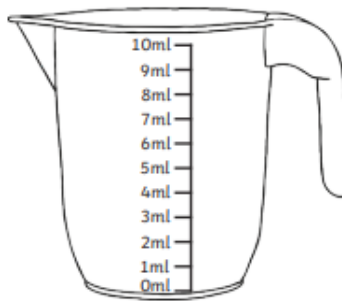

Measure – Capacity

Red

Colour the bottles to match the labels

half full

nearly full

nearly empty

full

Orange

7ml

2ml

9ml

30ml

70ml

10ml

Green

2ml