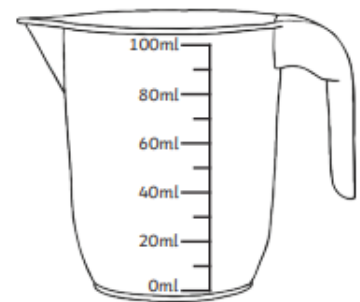

Measure – Capacity

Red

Colour the bottles to match the labels

half full

nearly full

nearly empty

full

Orange

7ml

2ml

9ml

30ml

70ml

10ml

Green

2ml