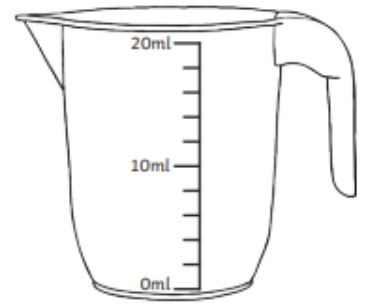

Green

2ml

16ml

8ml

45ml

30ml

35ml

Purple