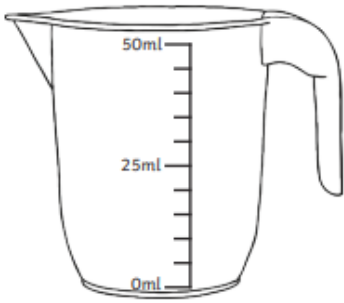

Green

2ml

16ml

8ml

45ml

30ml

35ml

Purple