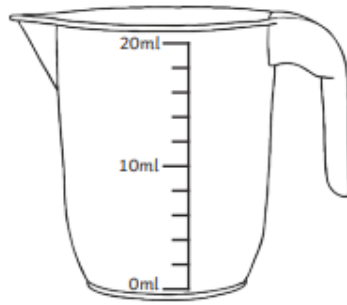

Measure – Capacity

Red

Colour the bottles to match the labels

half full

nearly full

nearly empty

full

Orange

7ml

2ml

9ml

30ml

70ml

10ml

Green

2ml