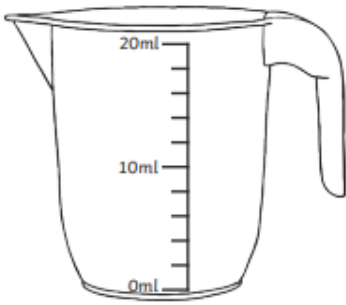

Measure – Capacity

Red

Colour the bottles to match the labels

half full

nearly full

nearly empty

full

Orange

7ml

2ml

9ml

30ml

70ml

10ml

Green

2ml