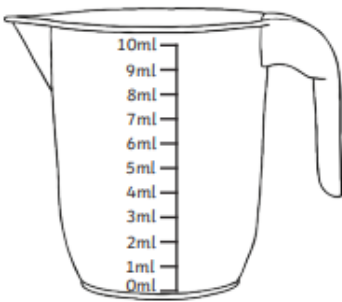

Measure – Capacity

Red

Colour the bottles to match the labels

half full

nearly full

nearly empty

full

Orange

7ml

2ml

9ml

30ml

70ml

10ml

Green

2ml

16ml

8ml

45ml

30ml

35ml

Purple