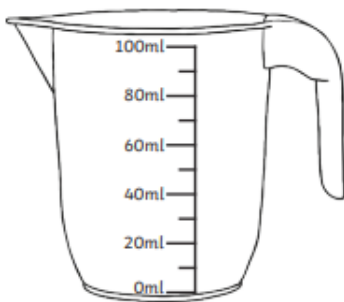

Measure – Capacity

Red

Colour the bottles to match the labels

half full

nearly full

nearly empty

full

Orange

7ml

2ml

9ml

30ml

70ml

10ml

Green

2ml