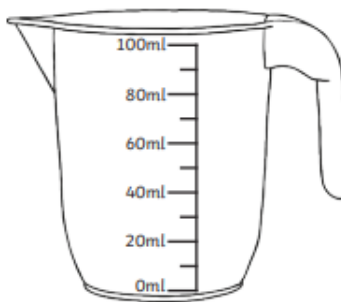

Measure – Capacity

Red

Colour the bottles to match the labels

half full

nearly full

nearly empty

full

Orange

7ml

2ml

9ml

30ml

70ml

10ml

Green

2ml