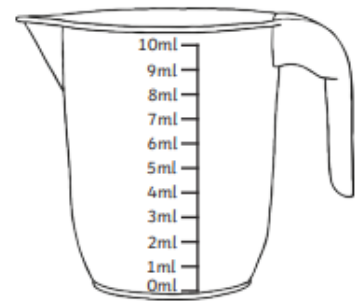

Measure – Capacity

Red

Colour the bottles to match the labels

half full

nearly full

nearly empty

full

Orange

7ml

2ml

9ml

30ml

70ml

10ml

Green

2ml