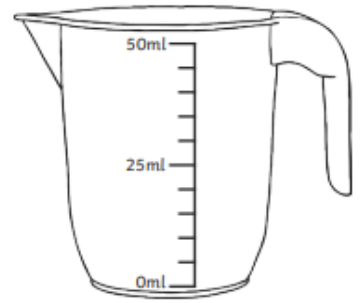

Measure – Capacity

Red

Colour the bottles to match the labels

half full

nearly full

nearly empty

full

Orange

16ml

8ml

45ml

30ml

35ml

Purple