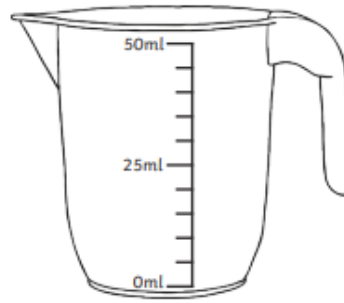

Green

2ml

16ml

8ml

45ml

30ml

35ml

Purple