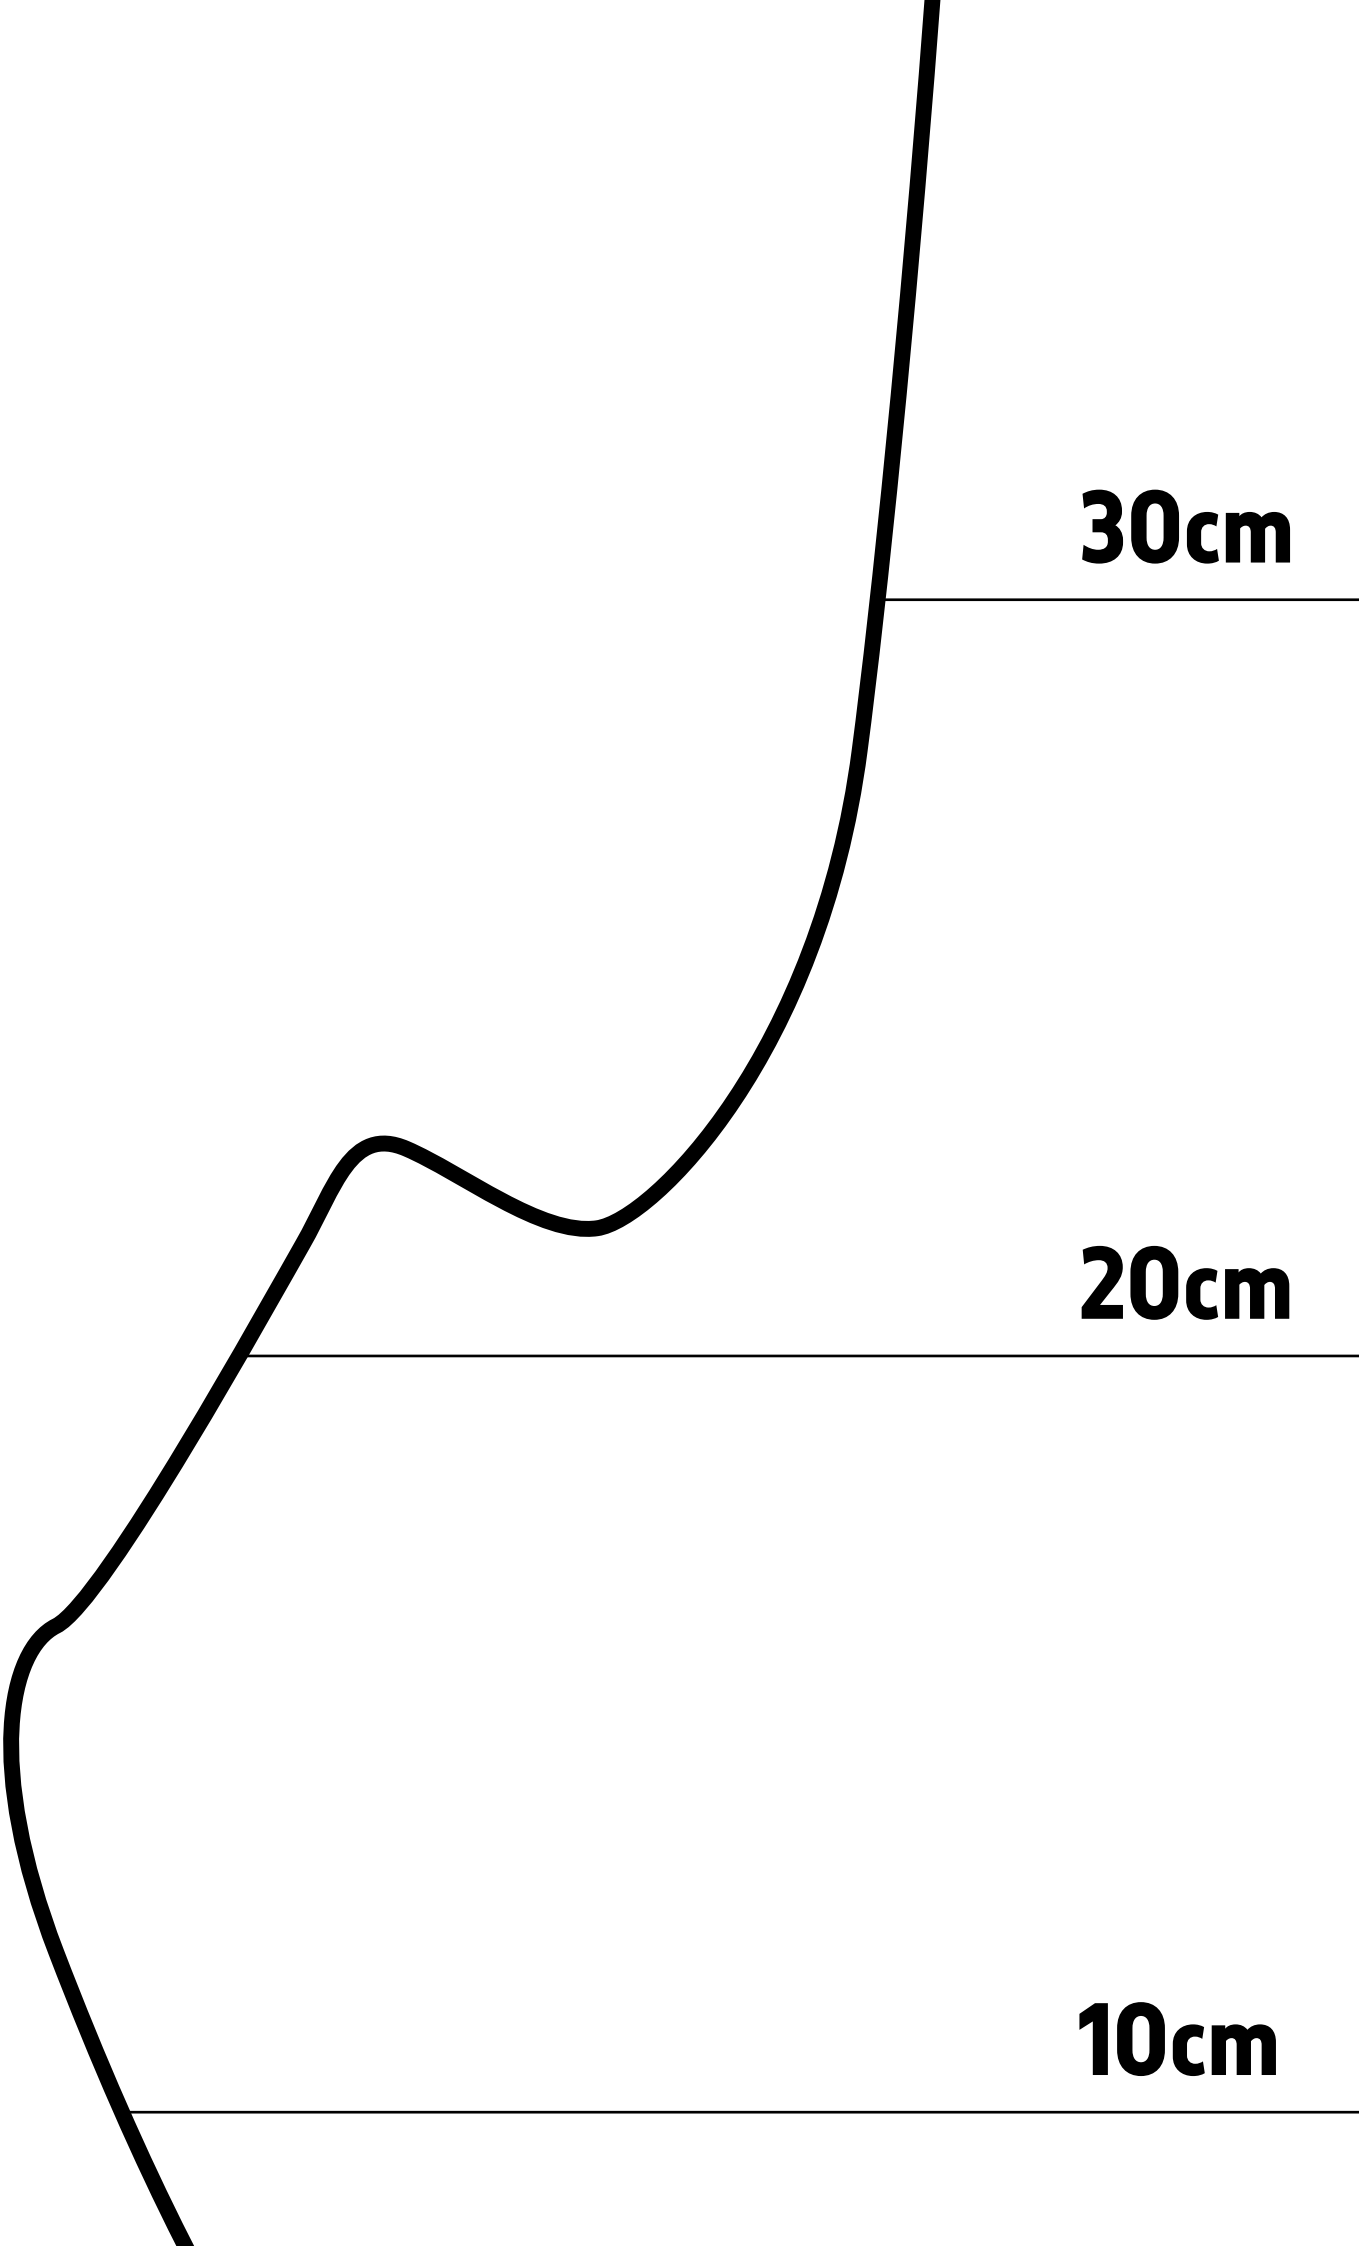

Activity 4: Longest bone

Print the following 12 pages and tape them together to create a life-size *Diplodocus* femur. This can be used as a wall chart to measure and record children's heights.

150cm

140cm

130cm

Dippy's femur

Dippy on Tour

A Natural History Adventure

In partnership with

90cm

80cm

70cm

60cm

50cm

40cm

30cm

20cm

10cm

Activity 4: Longest bone

The longest bone in your body is called the **femur**, or **thigh bone**.

How long are your thigh bones? They are between your hip and your knee in each of your legs.

Measure and record the length of your thigh bone.

My thigh bone is cm long.

Measure and record the length of Dippy's thigh bone.