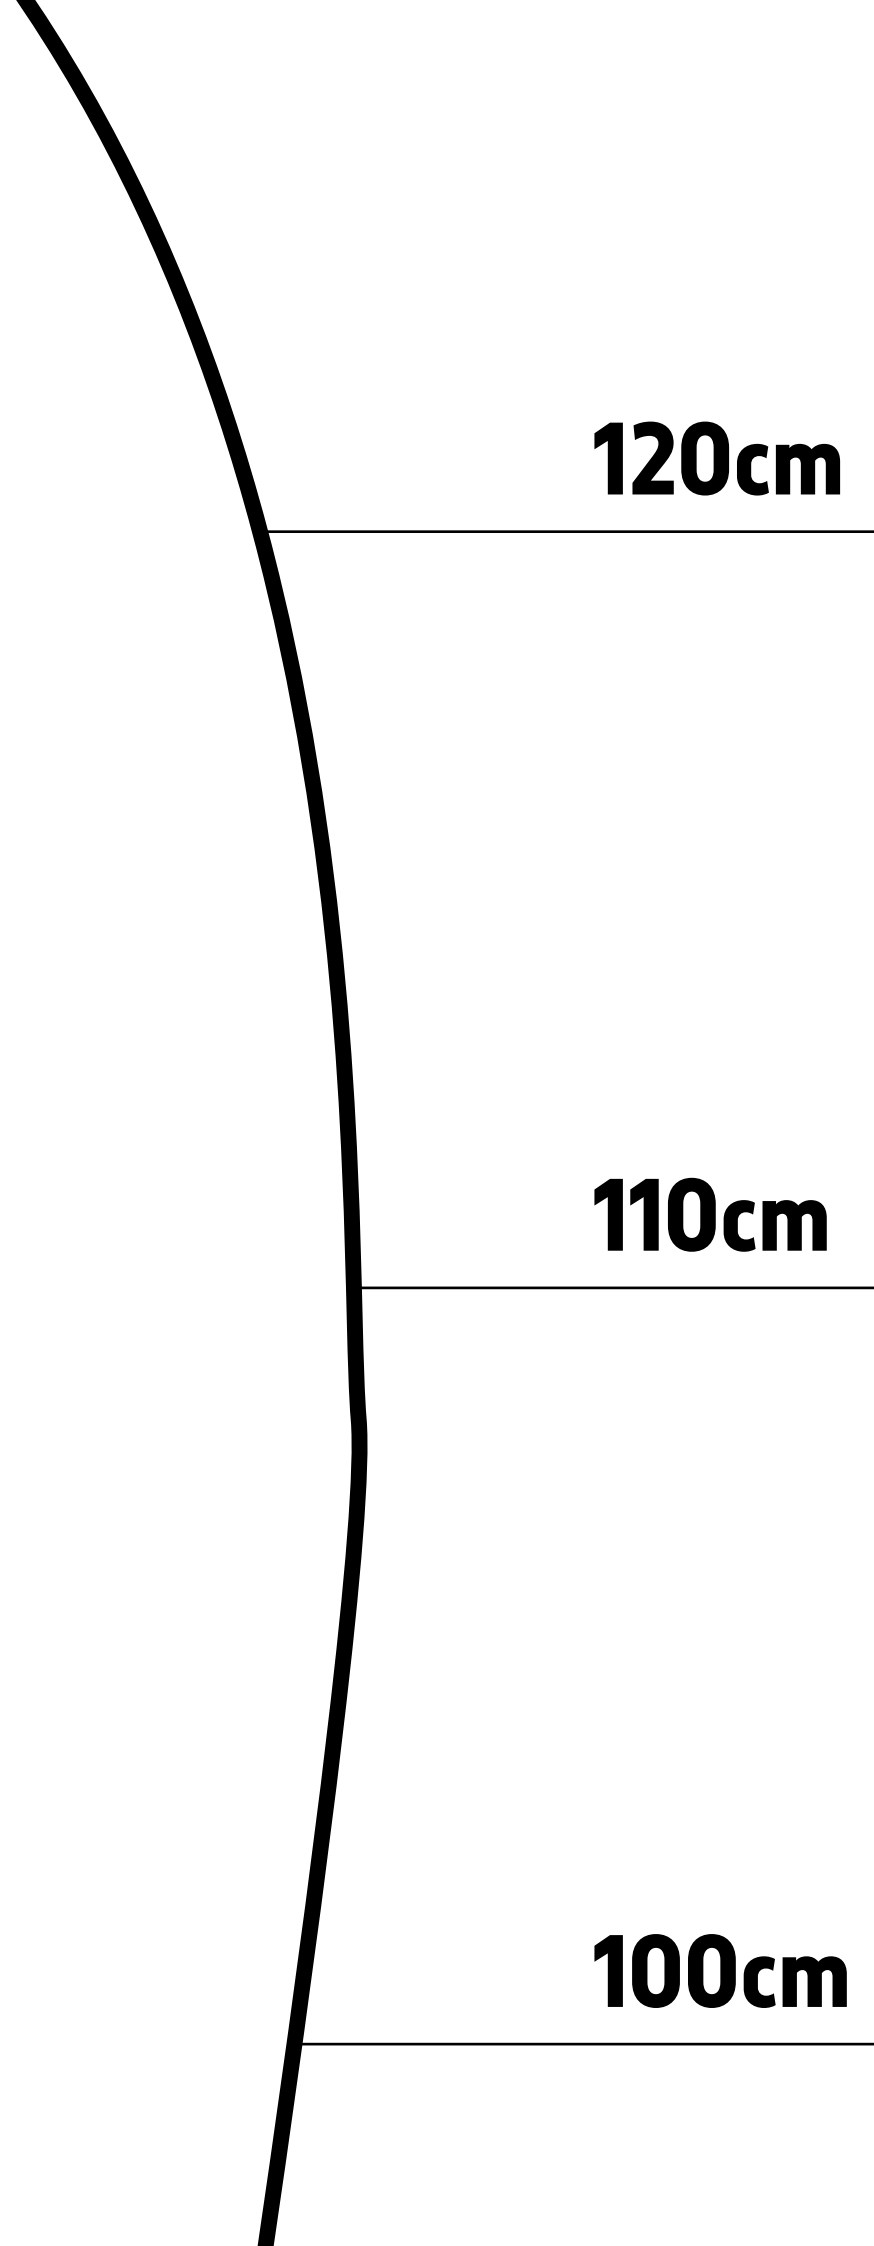

Activity 4: Longest bone

Print the following 12 pages and tape them together to create a life-size *Diplodocus* femur. This can be used as a wall chart to measure and record children's heights.

150cm

140cm

130cm

Dippy's femur

Dippy on Tour

A Natural History Adventure

In partnership with

90cm

80cm

70cm

60cm

50cm

40cm

30cm

20cm

10cm

Activity 4: Longest bone

The longest bone in your body is called the **femur**, or **thigh bone**.

Measure yourself

My body length (height) is cm.

The name of a dinosaur that was the same length as me is