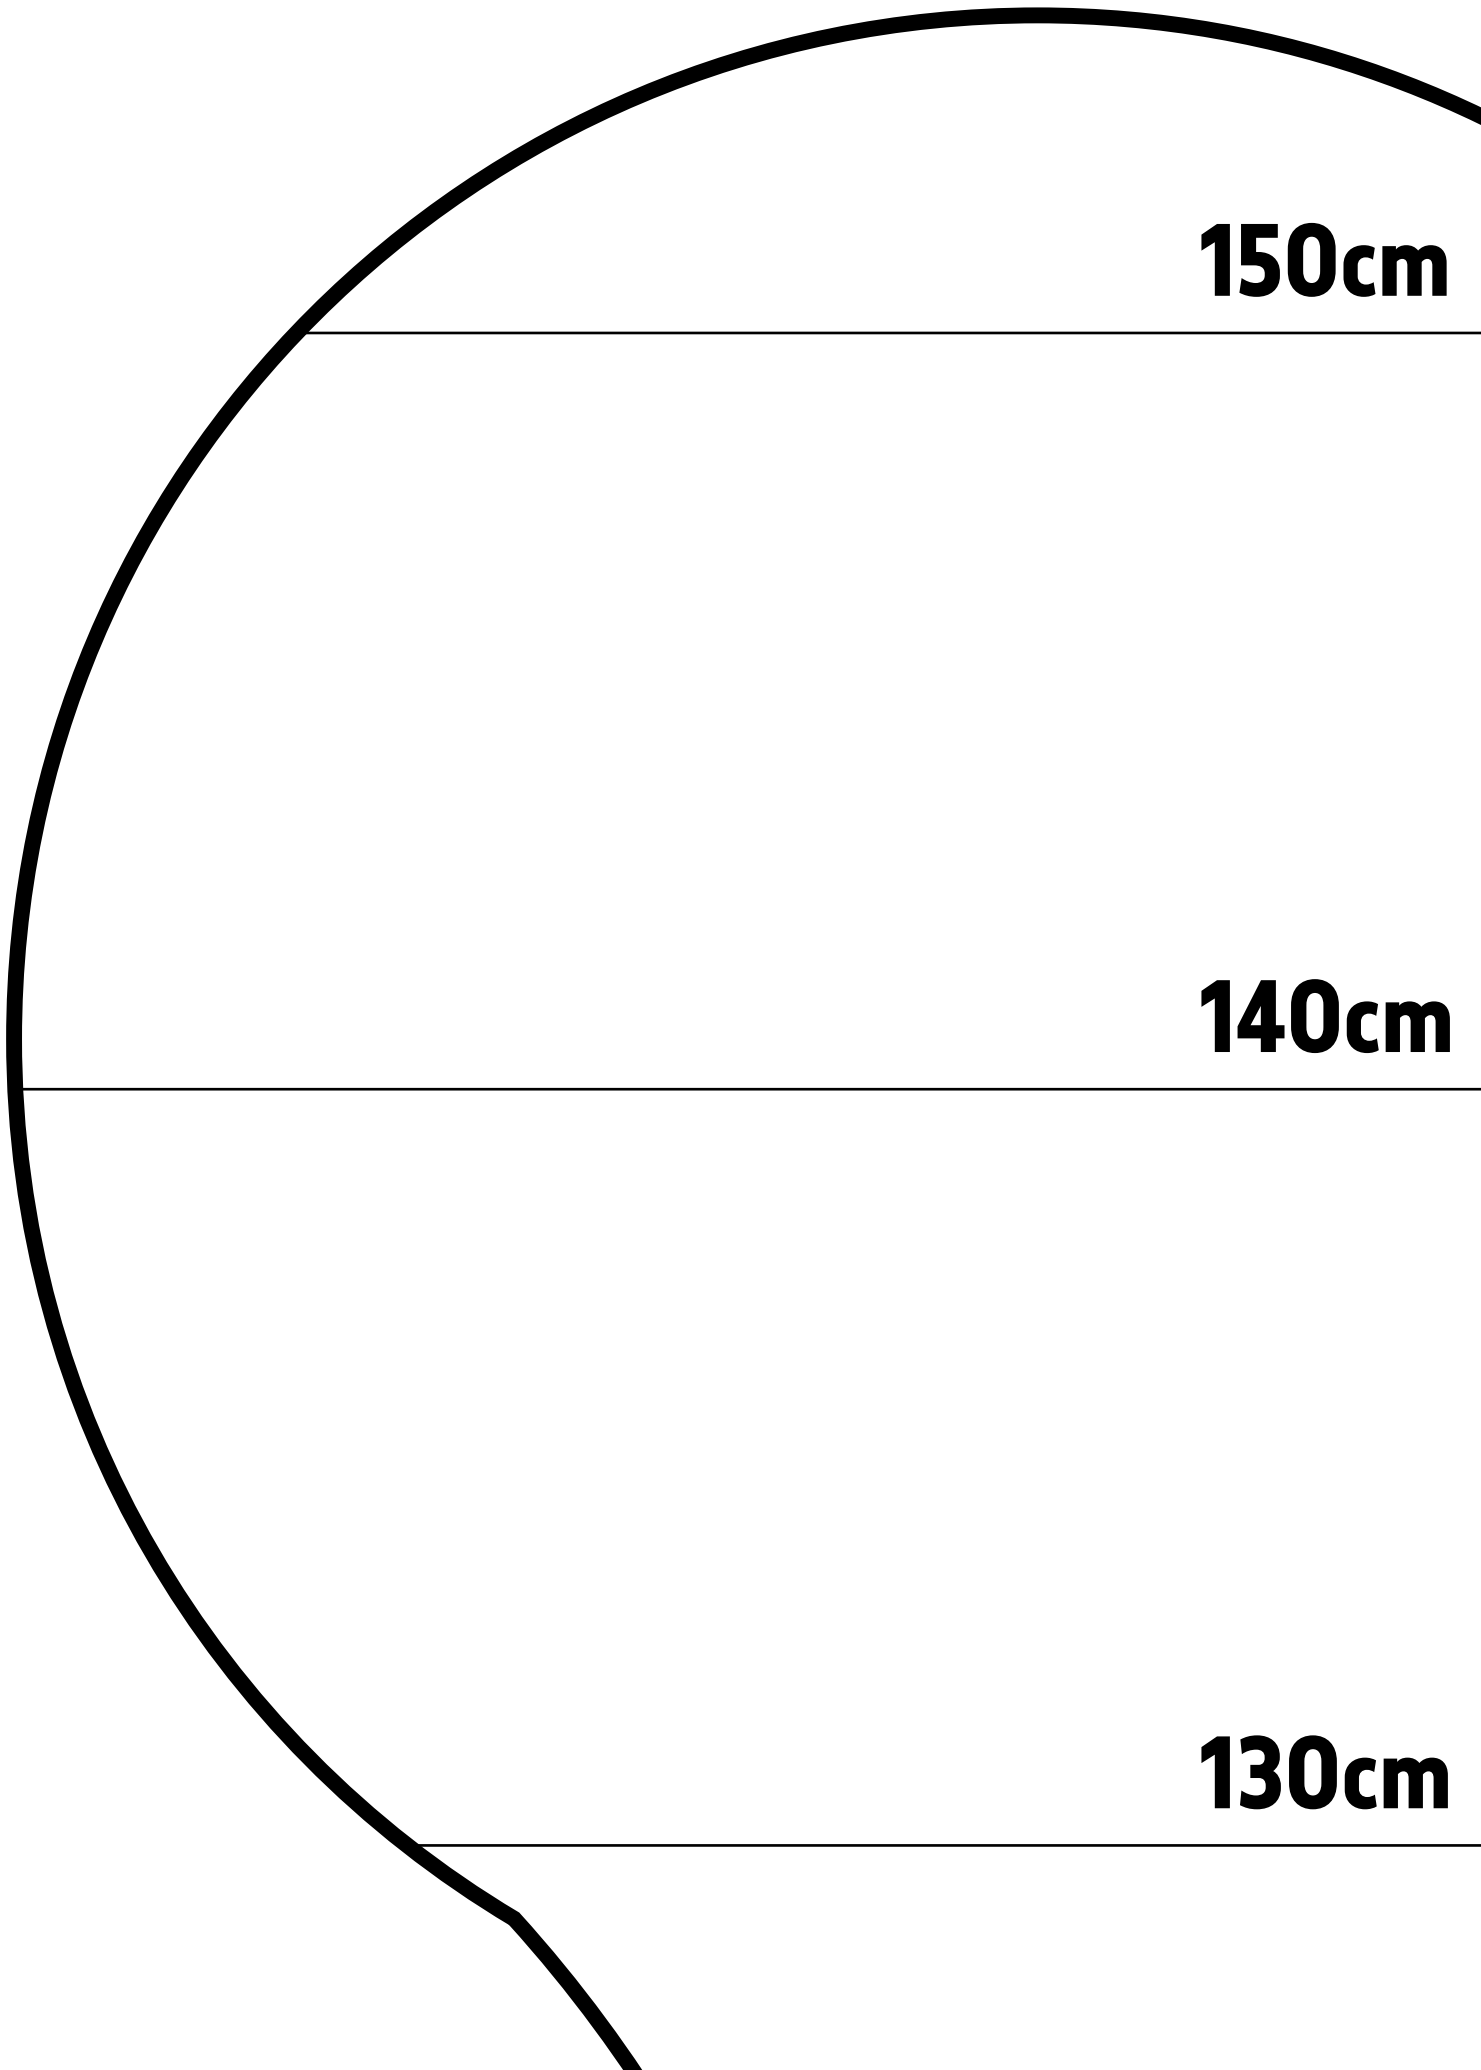

Activity 4: Longest bone

Print the following 12 pages and tape them together to create a life-size *Diplodocus* femur. This can be used as a wall chart to measure and record children's heights.

150cm

140cm

130cm

Dippy's femur

Dippy on Tour

A Natural History Adventure

In partnership with

90cm

80cm

70cm

60cm

50cm

40cm

30cm

20cm

10cm

Activity 4: Longest bone

The longest bone in your body is called the **femur**, or **thigh bone**.

Measure yourself

My body length (height) is cm.

The name of a dinosaur that was the same length as me is