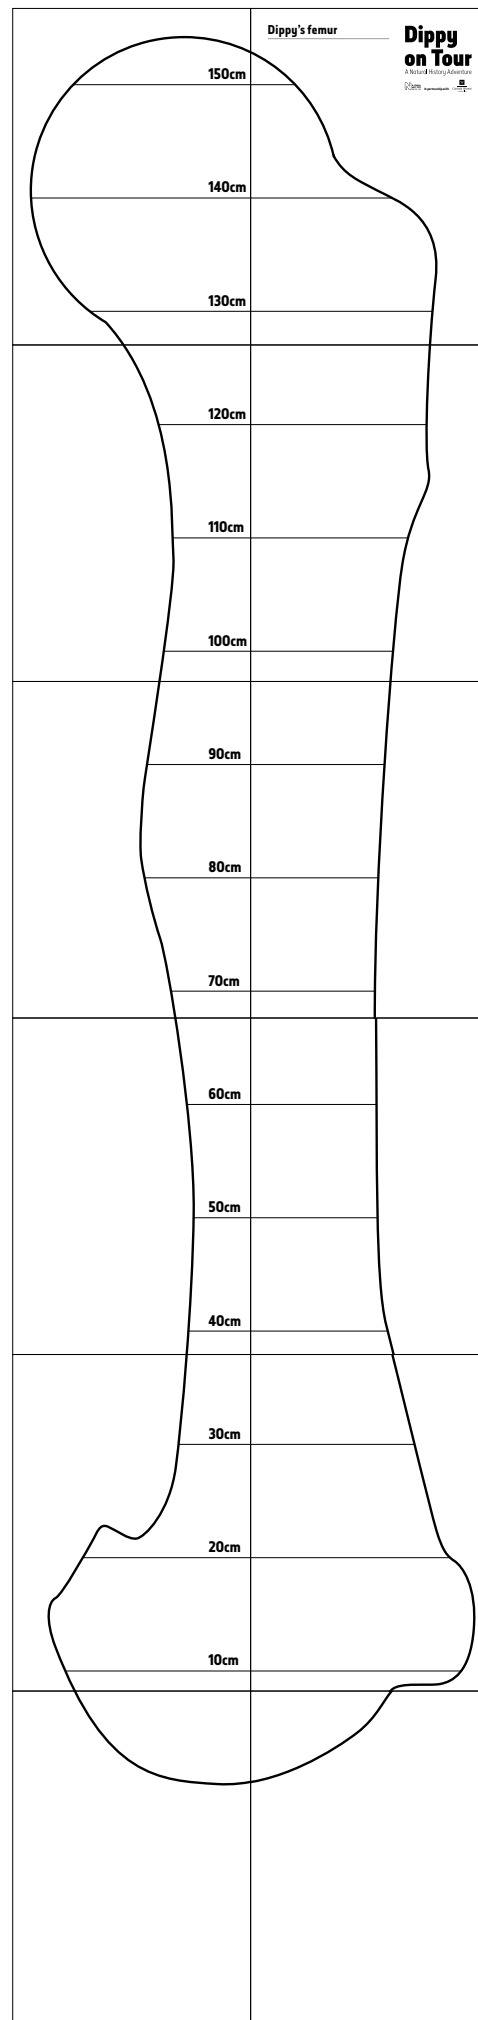

Activity 4: Longest bone

Print the following 12 pages and tape them together to create a life-size *Diplodocus* femur. This can be used as a wall chart to measure and record children's heights.

150cm

140cm

130cm

Dippy's femur

Dippy on Tour

A Natural History Adventure

In partnership with

90cm

80cm

70cm

60cm

50cm

40cm

30cm

20cm

10cm

Activity 4: Longest bone

The longest bone in your body is called the **femur**, or **thigh bone**.

Measure yourself

My body length (height) is cm.

The name of a dinosaur that was the same length as me is